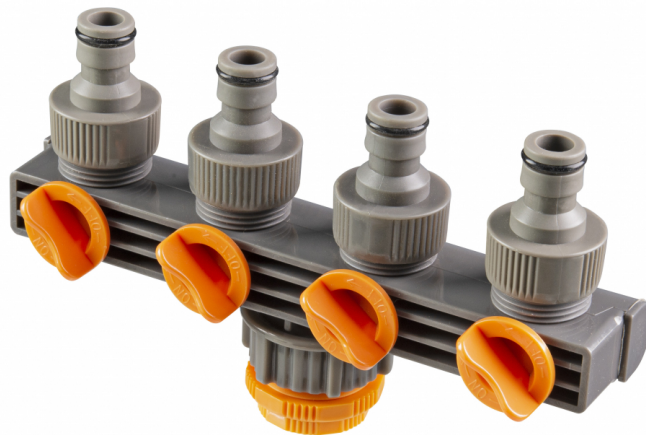

Hose connector 4 way with stop 1/2-3/4" TG

Art. number: **380973**

Barcode: **3800123162923**

✓ Possibility of using 4 different garden hose

TECHNICAL FEATURES

| Parameter | Measure Unit | Value |
|-----------------|--------------|------------------------|
| Material | | Plastic |
| Screw size | | 1/2", 3/4" |
| Connection type | | Quick connection, Inch |

LOGISTICS INFORMATION

| Type of package | Quantity | Width Length Height | Volume | Net Brutto Tara | Barcode |
|-----------------|-----------|---------------------------|------------|-----------------------------|----------------|
| pieces | 1 pieces | 6 x 19 x 16 cm | 0.00182 m3 | 0.1900 - 0.2300 - 0.0400 kg | 3800123162923 |
| carton | 24 pieces | 31 x 50 x 26 cm | 0.04030 m3 | 5.5200 - 5.5200 - 0.0000 kg | 38001231629230 |